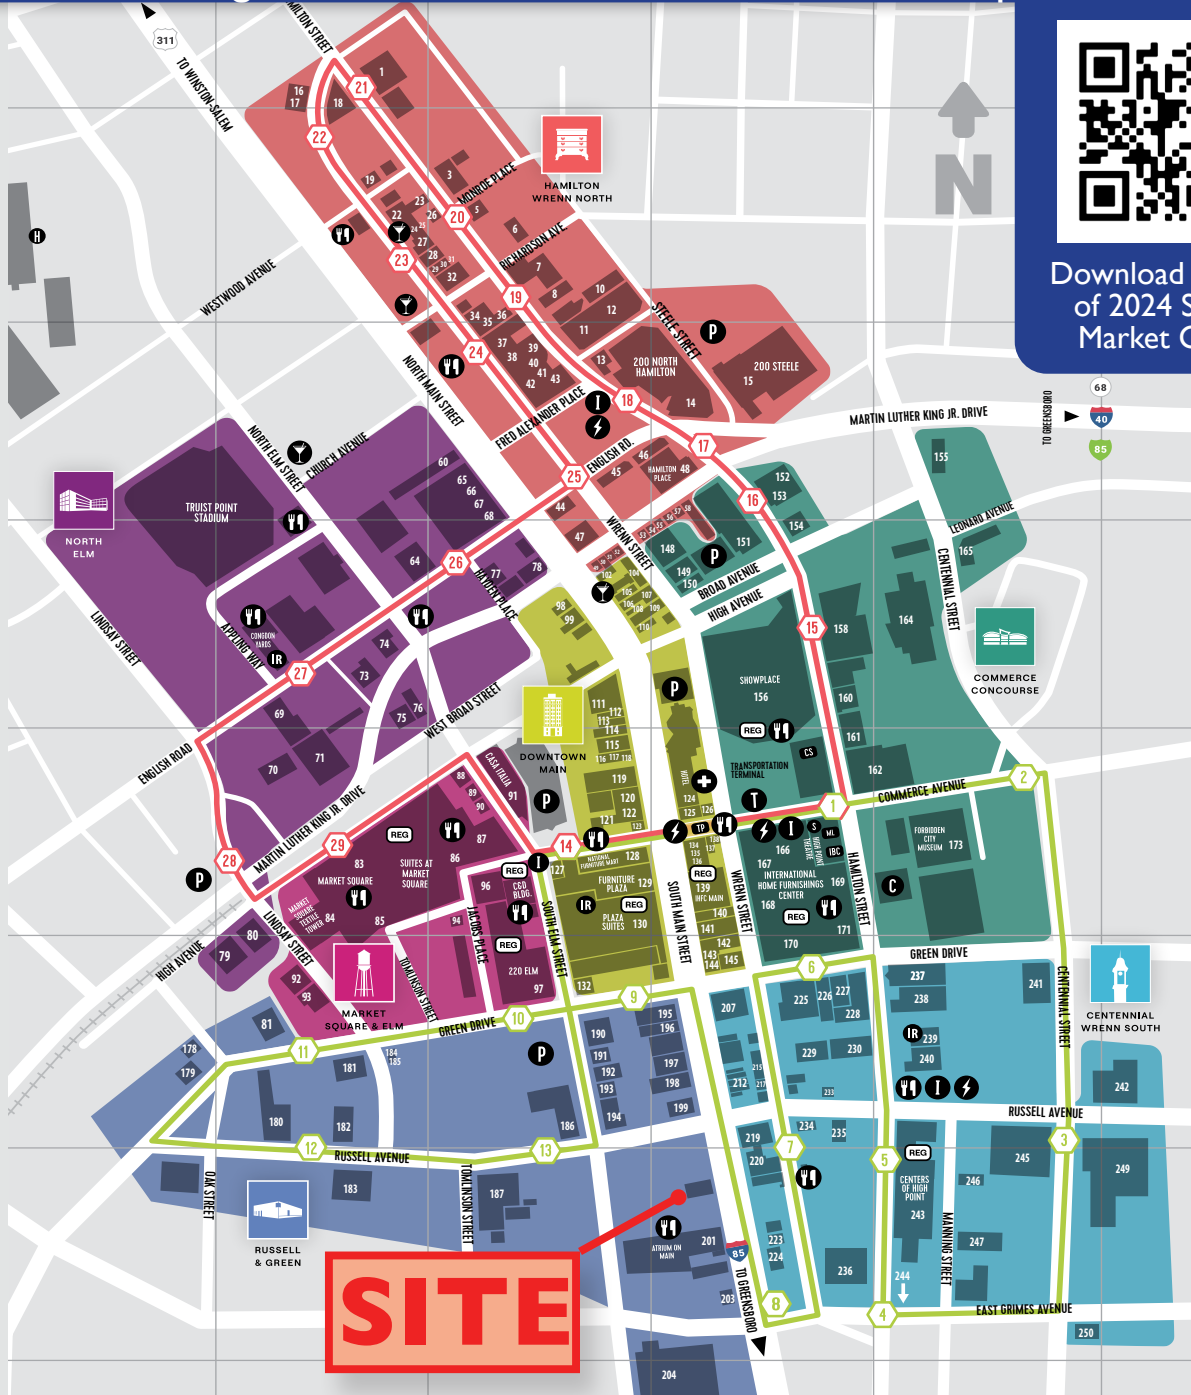

# High Point Furniture Market Downtown Map

Download a Copy of 2024 Spring Market Guide

**SITE**

- 1 Transportation Terminal RED/GREEN CONNECTOR  
IHFC Commerce St., Coaster, Showplace, New Classic, Eichholtz, The Point, Center Stage, International Buyers Center, MediaLink, Violino
- 2 Lifestyle/Forbidden City, Showrooms at Centennial & Green
- 3 Centers of High Point - Manning - Centennial - Russell, Collected by Schwung
- 4 Verellen, Shenandoah Furniture, 449 S. Wrenn
- 5 Centers of High Point - Hamilton
- 6 Austin Group, Market on Green, IHFC - Green Wing Entrance, Futura Leather, Abbyson, Four Seasons Furniture, Crown Mark, Whitewood/John Thomas Furniture, Olix Design Center, Leather Italia, Global Furniture USA
- 7 Platinum Decor, Luke Leather, Elements International, Riverside, Oscar's Fine Food
- 8 Atrium on Main, Asian Loft
- 9 220 Elm, Najarian Furniture Co., Parker House, Plank and Hide Co., AC Pacific
- 10 Homelegance, Decor-Rest
- 11 EJ Victor, Ideaitalia, Chelsea on Green, Tourmaline Home, Huntington House, Global Leather, Rue Michelle Antiques
- 12 Michael Nicholas Designs, 214 Modern Vintage
- 13 Braxton Culler, Theodore Alexander, Apricot Home Furnishings, Art Addiction
- 14 ED/GREEN CONNECTOR  
C&D Building, Casa Italia, Profit Center/Pasha Home, 220 Elm, Suites at Market Square, National Furniture Mart, Paolo Bldg., Plaza Suites-Elm St. Entrance, Center Tower Theatre, Elegant Lighting, Canadel, Soft Line America, CFC, 25 McKenzie Lane, Capa Boutique
- 15 Universal Furniture, LC Direct
- 16 Wesley Allen, Eloquence, OLY, Caracole, A.R.T. Furniture, Inc., Legacy Leather, Artistic Leathers, Artesia, South & English, Branch Home
- 17 200 Steele, Belle Meado Signature, Artistic Leathers, Rene Cazares
- 18 200 N Hamilton, 311 N Hamilton, Hamilton Court, Vanguard, Steele St. Parking Lot, Interlude Home, Wendover Art
- 19 Baker Furniture, 330 N Hamilton, Soicher-Marin, Gabby/Summer Classics
- 20 Baker Furniture, 330 N Hamilton, Soicher-Marin, Gabby/Summer Classics
- 21 Francesco Molon, New Growth Designs, Clayton & Company, Honey Designs
- 22 Boxwood Antique Market, David Michael
- 23 ETC For the Home, The Dog House
- 24 McKinley Leather, Modern History, Paul Robert, Paddled South Brewing, Nomad Wineworks, Libeco Home, Ogallala, Itinerant Studio
- 25 Main Street Access, A Special Blend
- 26 Julian Chichester, Mr. Brown, Maria Yee, GI Styles, The Bank on Wrenn, Ro Sham Beaux, Lancaster, SOURCC, SOURCC, Urwind on Main
- 27 Hurtado, HTL, Tonin Casa, Capa, Aidan Gray, Randall Tysinger Antiques
- 28 Design Legacy, Elegant Earth, Trust Point Stadium, Stock & Grain Food Hall
- 29 Circa Loft, Reunion, Lindsay St. Buyers' Parking Lot
- 30 Lee Industries, Market Square, Red Egg, Shoppe Object