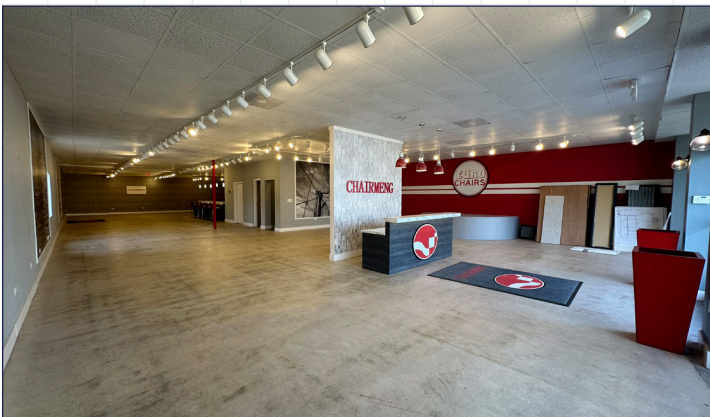

# High Point Furniture Market Downtown Map

Download a Copy of 2024 Spring Market Guide

**SITE**

- 1 Transportation Terminal RED/GREEN CONNECTOR  
IHFC Commerce St., Coaster, Showplace, New Classic, Eichholtz, The Point, Center Stage, International Buyers Center, MediaLink, Violino
- 2 Lifestyle/Forbidden City, Showrooms at Centennial & Green
- 3 Centers of High Point - Manning - Centennial - Russell, Collected by Schwung
- 4 Verellen, Shenandoah Furniture, 449 S. Wrenn
- 5 Centers of High Point - Hamilton
- 6 Austin Group, Market on Green, IHFC - Green Wing Entrance, Futura Leather, Abbyson, Four Seasons Furniture, Crown Mark, Whitewood/John Thomas Furniture, Olix Design Center, Leather Italia, Global Furniture USA
- 7 Platinum Decor, Luke Leather, Elements International, Riverside, Oscar's Fine Food
- 8 Atrium on Main, Asian Loft
- 9 220 Elm, Najarian Furniture Co., Parker House, Plank and Hide Co., AC Pacific
- 10 Homelegance, Decor-Rest
- 11 EJ Victor, Ideaitalia, Chelsea on Green, Tourmaline Home, Huntington House, Global Leather, Rue Michelle Antiques
- 12 Michael Nicholas Designs, 214 Modern Vintage
- 13 Braxton Culler, Theodore Alexander, Apricot Home Furnishings, Art Addiction
- 14 ED/GREEN CONNECTOR  
C&D Building, Casa Italia, Profit Center/Pasha Home, 220 Elm, Suites at Market Square, National Furniture Mart, Paolo Bldg., Plaza Suites-Elm St. Entrance, Center Tower Theatre, Elegant Lighting, Canadel, Soft Line America, CFC, 25 McKenzie Lane, Capa Boutique
- 15 Universal Furniture, LC Direct
- 16 Wesley Allen, Eloquence, OLY, Caracole, A.R.T. Furniture, Inc., Legacy Leather, Artistic Leathers, Artesia, South & English, Branch Home
- 17 200 Steele, Belle Meado Signature, Artistic Leathers, Rene Cazares
- 18 200 N Hamilton, 311 N Hamilton, Hamilton Court, Vanguard, Steele St. Parking Lot, Interlude Home, Wendover Art
- 19 Baker Furniture, 330 N Hamilton, Soicher-Marin, Gabby/Summer Classics
- 20 Baker Furniture, 330 N Hamilton, Soicher-Marin, Gabby/Summer Classics
- 21 Francesco Molon, New Growth Designs, Clayton & Company, Honey Designs
- 22 Boxwood Antique Market, David Michael
- 23 ETC For the Home, The Dog House
- 24 McKinley Leather, Modern History, Paul Robert, Paddled South Brewing, Nomad Wineworks, Libeco Home, Ogallala, Itinerant Studio
- 25 Main Street Access, A Special Blend
- 26 Julian Chichester, Mr. Brown, Maria Yee, GI Styles, The Bank on Wrenn, Ro Sham Beaux, Lancaster, SOURCC, SOURCC, Urwind on Main
- 27 Hurtado, HTL, Tonin Casa, Capa, Aidan Gray, Randall Tysinger Antiques
- 28 Design Legacy, Elegant Earth, Trust Point Stadium, Stock & Grain Food Hall
- 29 Circa Loft, Reunion, Lindsay St. Buyers' Parking Lot
- 30 Lee Industries, Market Square, Red Egg, Shoppe Object