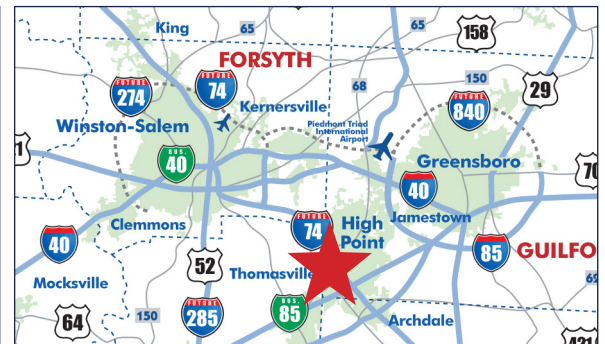

For more information:

John L. Ruffin, CCIM
jruffin@meridianrealty.com
336.480.2081

FOR SALE: $1,350,000
FOR LEASE: $22.00 PSF NET

WWW.MERIDIANREALTY.COM