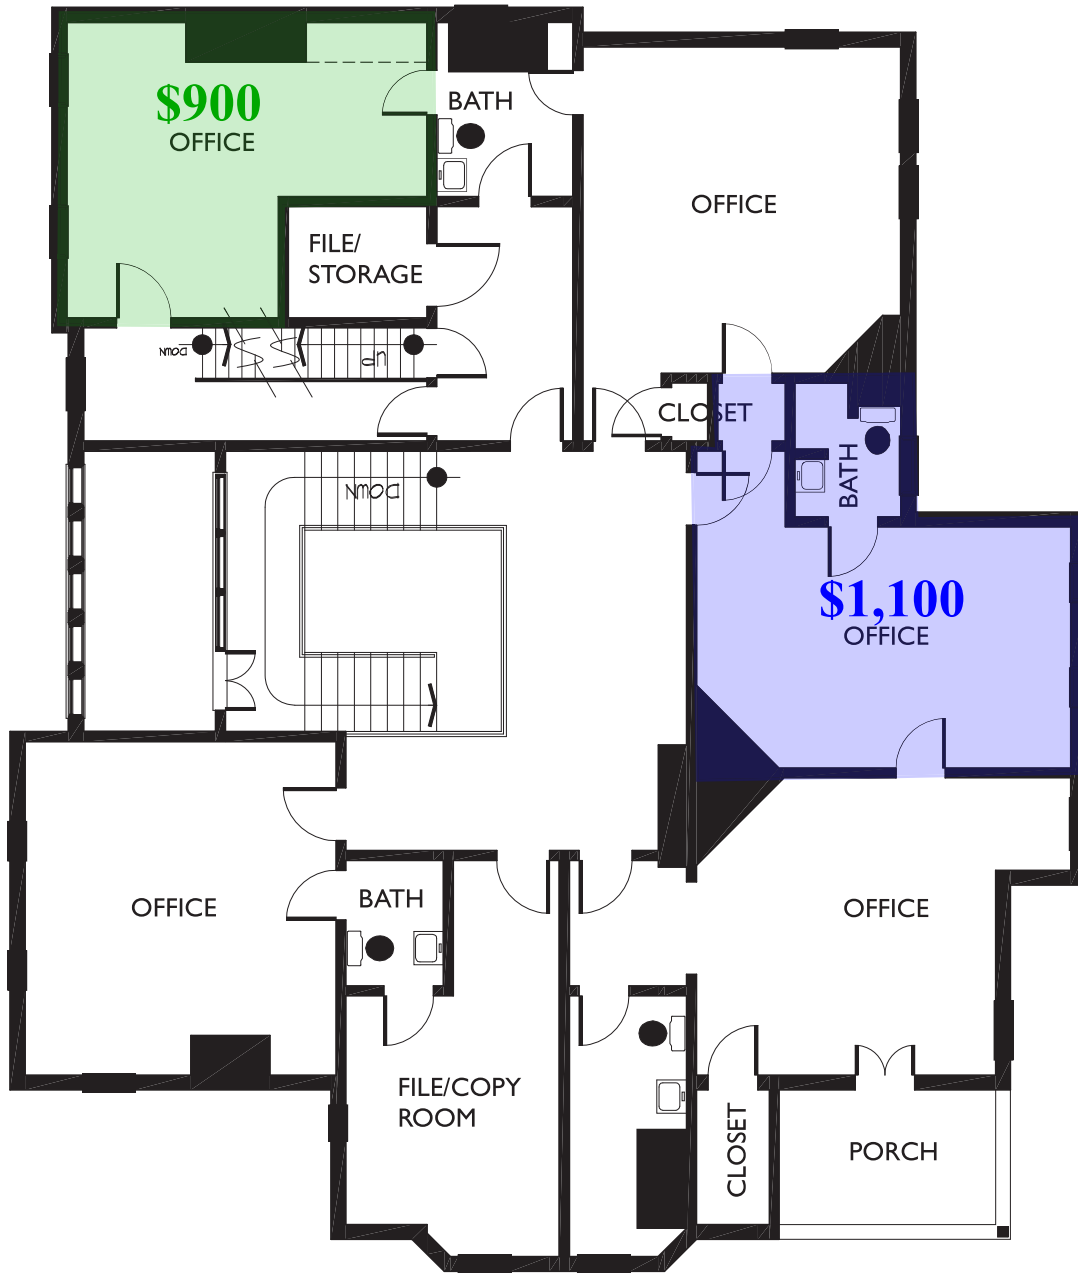

**224 S. Cherry St.
Hylehurst**

**First Floor Plan
3,037± sf**

10.25.2011

No warranty or representation (express or implied) is made as to the accuracy or completeness of the information set forth herein. All information is submitted subject to errors, omissions, change of price, prior lease or sale, and withdrawal without notice.

**224 S. Cherry St.
Hylehurst**

**Second Floor Plan
2,670± sf**

10.25.2011